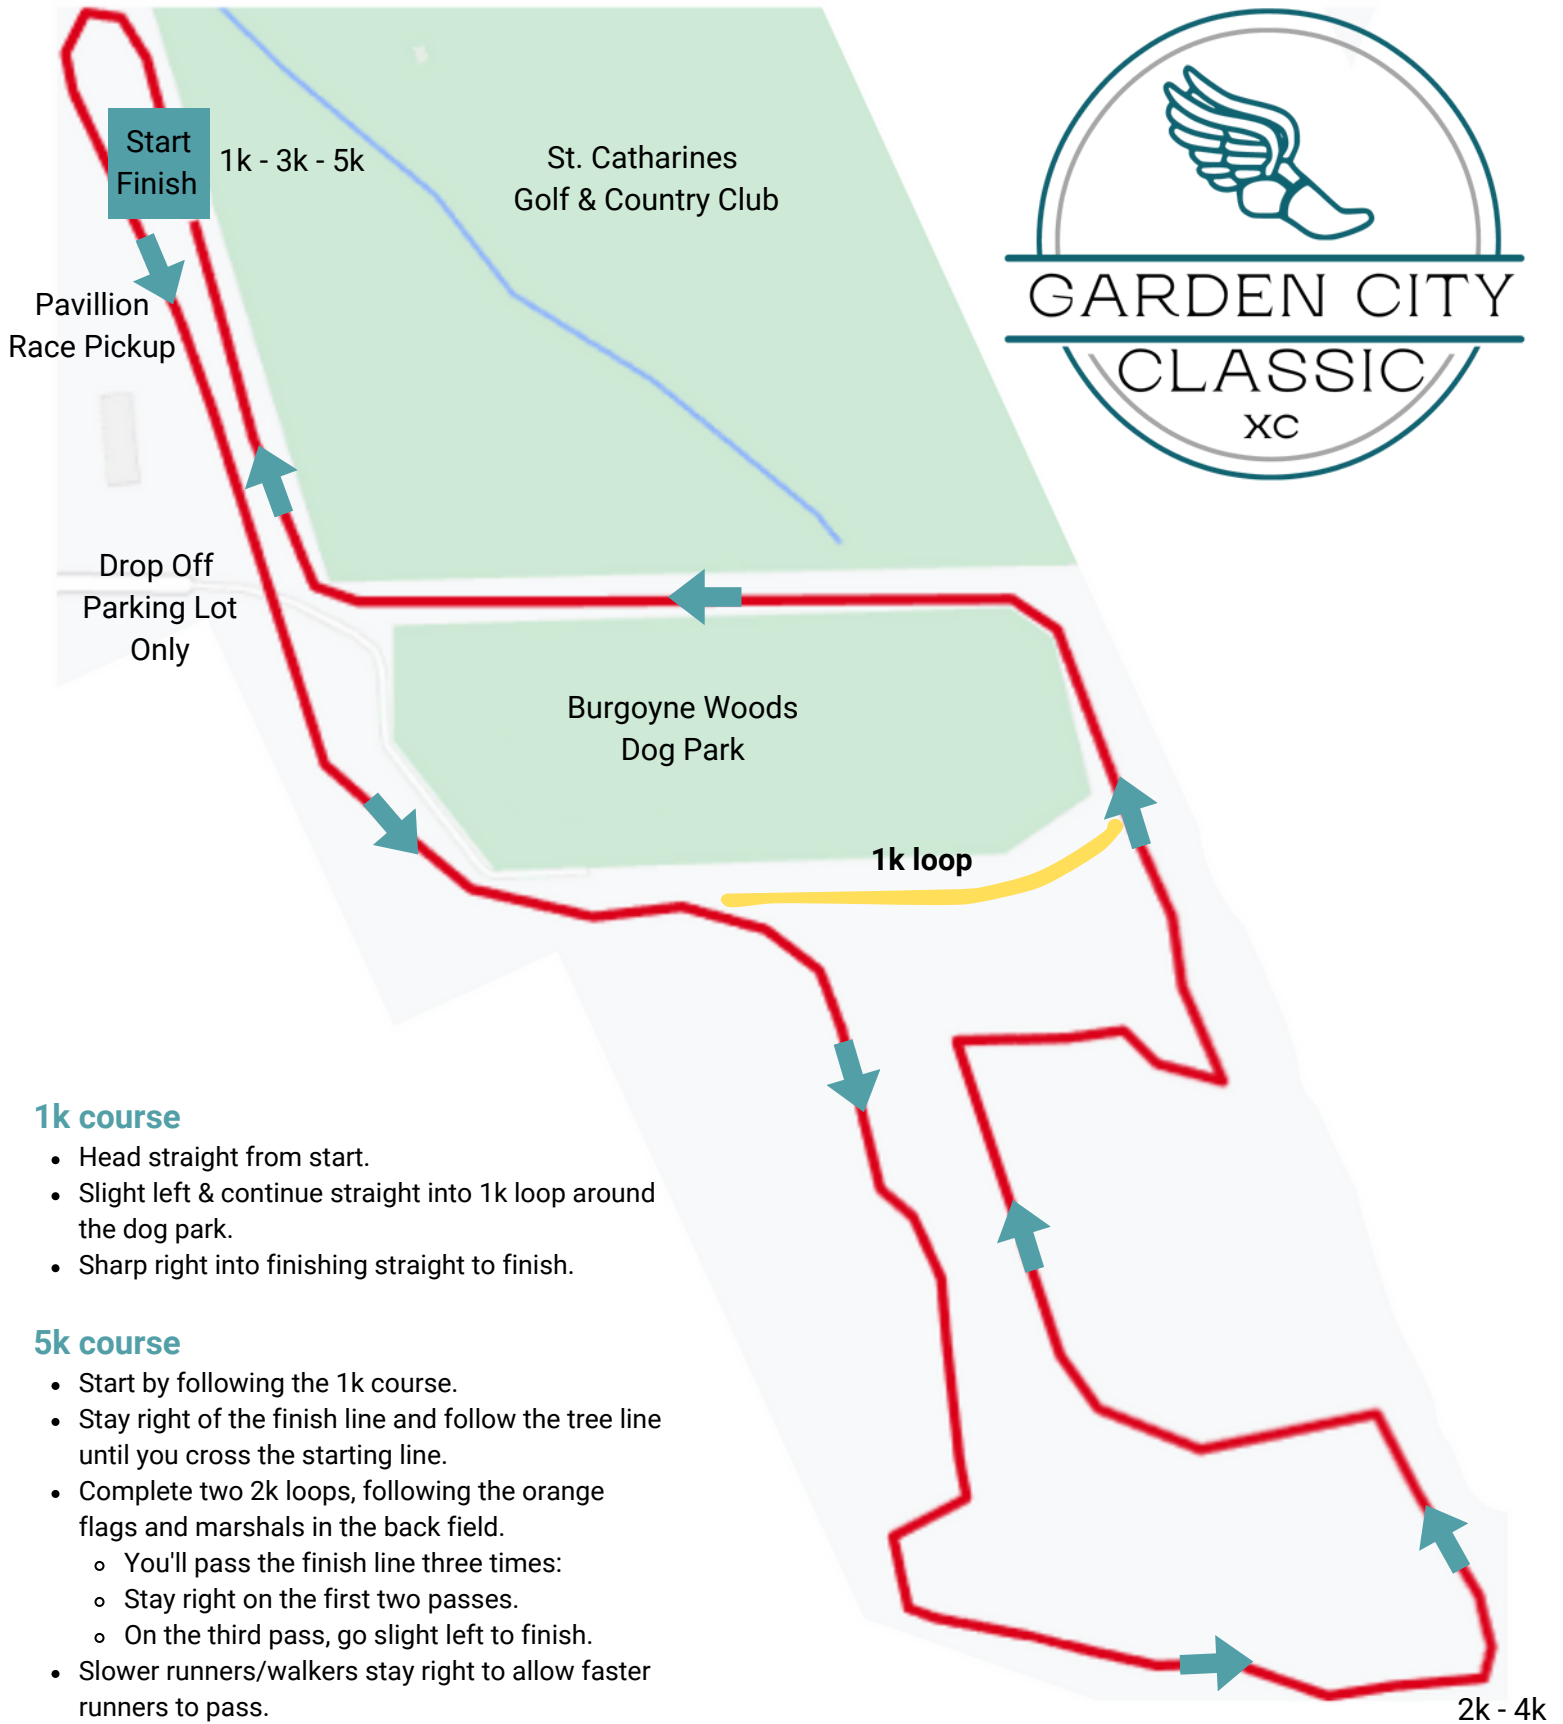

# Course Map

## 1k course

- Head straight from start.
- Slight left & continue straight into 1k loop around the dog park.
- Sharp right into finishing straight to finish.

## 5k course

- Start by following the 1k course.
- Stay right of the finish line and follow the tree line until you cross the starting line.
- Complete two 2k loops, following the orange flags and marshals in the back field.
  - You'll pass the finish line three times:
  - Stay right on the first two passes.
  - On the third pass, go slight left to finish.
- Slower runners/walkers stay right to allow faster runners to pass.